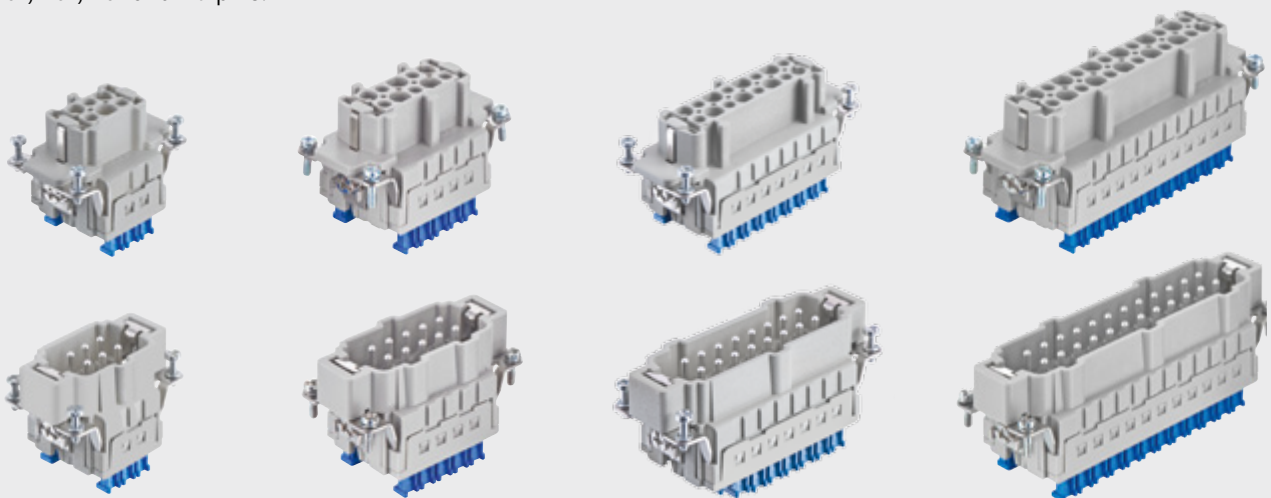

## **HARTING Han<sup>®</sup> ES Press** Simple Connection with a Click.

---

The connector for rapid multiplication of potentials

# There is simply more in it: the **Connection Possibilities** of Han® ES Press

---

Delta connection

Star connection

Multiplication of potentials

Portfolio plug-in jumpers

All plug-in jumpers are available in the colours red (RAL 3018), blue (RAL 5012) and black (RAL 5004).

Portfolio inserts

The Han® ES Press inserts are available in the versions 6-, 10-, 16- and 24-pins.

## Rapid Termination Technology Meets Plug-in Jumpers

HARTING has expanded its Han E<sup>®</sup> series to include a real multi-talent: the Han<sup>®</sup> ES Press. Its conductor termination technology based on the cage clamp termination allows the simple, quick and vibration-proof assembly of conductors with or without ferrule. The conductors can be pushed into the contact cavities without requiring force. The Han<sup>®</sup> ES Press plug-in jumpers also enable multiple contacts to be bridged directly at the connector.