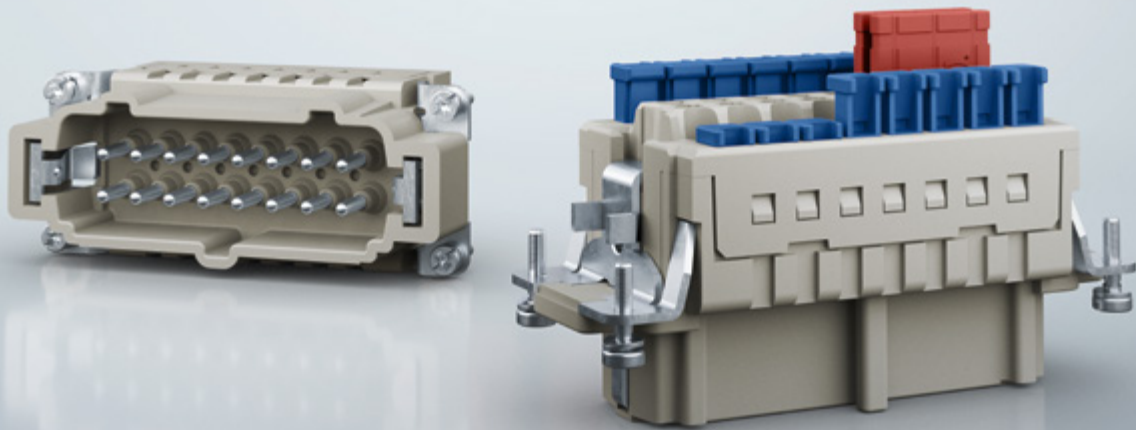

Pushing Performance

People | Power | Partnership

HARTING Han® ES Press Simple Connection with a Click.

The connector for rapid multiplication of potentials