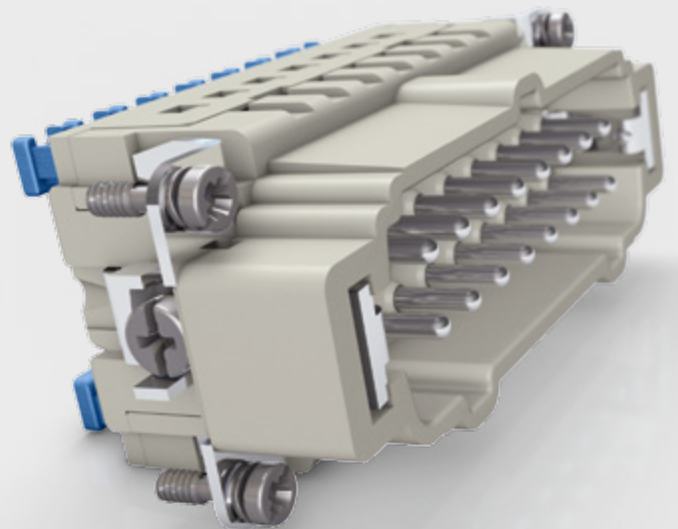

## Rapid Termination Technology Meets Plug-in Jumpers

HARTING has expanded its Han E<sup>®</sup> series to include a real multi-talent: the Han<sup>®</sup> ES Press. Its conductor termination technology based on the cage clamp termination allows the simple, quick and vibration-proof assembly of conductors with or without ferrule. The conductors can be pushed into the contact cavities without requiring force. The Han<sup>®</sup> ES Press plug-in jumpers also enable multiple contacts to be bridged directly at the connector.

**Safe and quick assembly  
up to 50 % quicker**

Scan the QR-Code and  
get more information.

**Integrated opening  
for measuring probe**

**Rapid termination technology  
without tools**

**Compatible with Han E<sup>®</sup>,  
Han<sup>®</sup> ES and Han<sup>®</sup> ESS –  
the international standards**