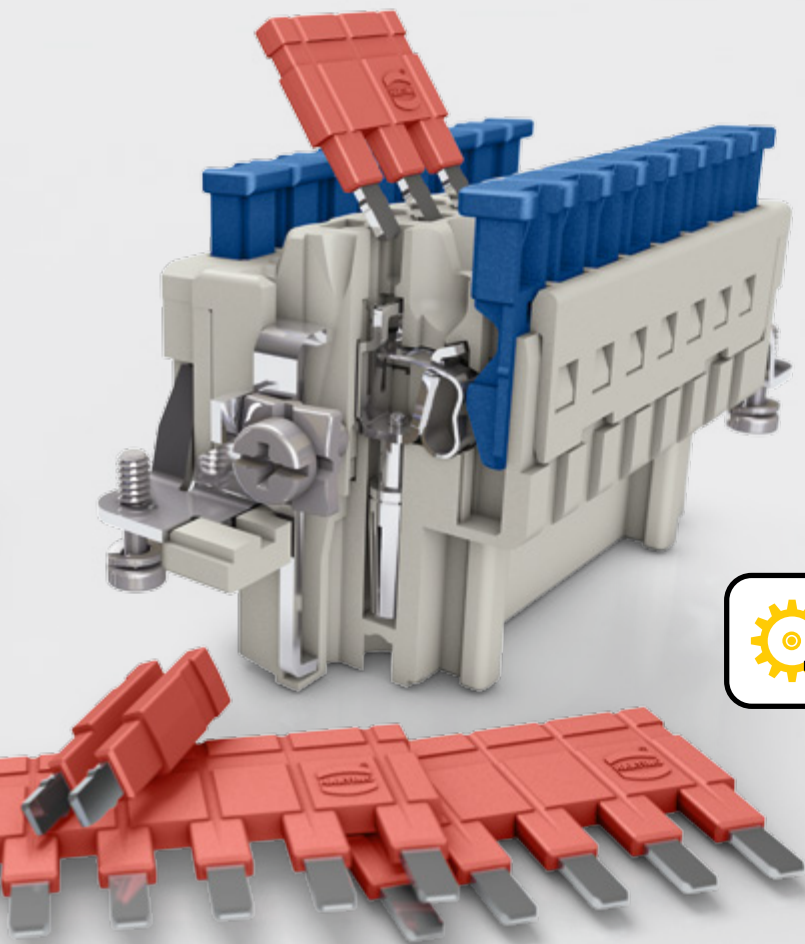

## Rapid Termination Technology Meets Plug-in Jumpers

HARTING has expanded its Han E<sup>®</sup> series to include a real multi-talent: the Han<sup>®</sup> ES Press. Its conductor termination technology based on the cage clamp termination allows the simple, quick and vibration-proof assembly of conductors with or without ferrule. The conductors can be pushed into the contact cavities without requiring force. The Han<sup>®</sup> ES Press plug-in jumpers also enable multiple contacts to be bridged directly at the connector.

**Safe and quick assembly  
up to 50 % quicker**

Scan the QR-Code and  
get more information.

**Integrated opening  
for measuring probe**

**Rapid termination technology  
without tools**

**Compatible with Han E<sup>®</sup>,  
Han<sup>®</sup> ES and Han<sup>®</sup> ESS –  
the international standards**

**Audible and tactile  
snap-in**

**Easy to bridge contacts  
for multiplication of potentials**

**Machinery & Robotics**

**Energy**

**Transportation**

**Automation**

**Broadcast & Entertainment**

Pushing Performance